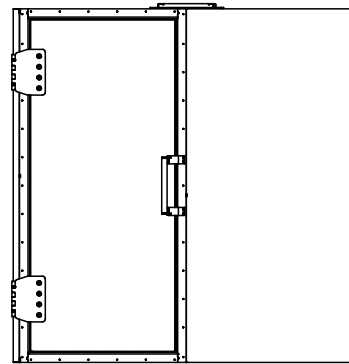

The possible locations for the shielded door are marked green

Top view

Front view

Right view

Title : Faraday cage 2x3 2263x3272		Scale 1 : 35	Designed : RvdB	Checked :	
Projectname : Faraday cage 2x3 2263x3272			Date : 30-11-2022	Date :	
Client :		Projection 	A3 Page	Project number:	Rev. 00
 WWW.HOLLANDSHIELDING.COM TELEFOON : +31 78 204 9000 FAX : +31 78 204 9008 E-MAIL : INFO@HOLLANDSHIELDING.COM				1 of 1	Drawing number
					PF - 2x3 - 2263x3272