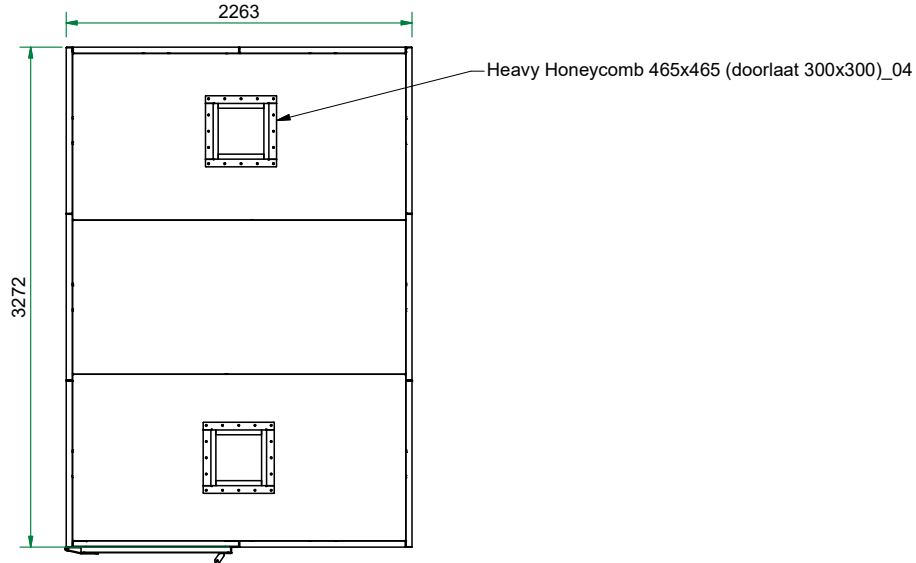

The possible locations for the shielded door are marked green

Top view

Front view

Right view

Title : Faraday cage 2x3 2263x3272		Scale 1 : 35	Designed : RvdB	Checked :	
Projectname : Faraday cage 2x3 2263x3272			Date : 30-11-2022	Date :	
Client :		Projection 	A3 Page	Project number:	Rev. 00
 WWW.HOLLANDSHIELDING.COM TELEFOON : +31 78 204 9000 FAX : +31 78 204 9008 E-MAIL : INFO@HOLLANDSHIELDING.COM				1 of 1	Drawing number
					PF - 2x3 - 2263x3272