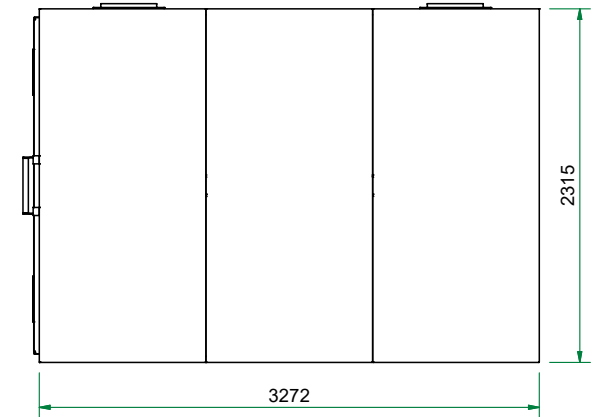

The possible locations for the shielded door are marked green

Top view

Front view

Right view

Title : Faraday cage 2x3 2263x3272		Scale 1 : 35	Designed : RvdB	Checked :	
Projectname : Faraday cage 2x3 2263x3272			Date : 30-11-2022	Date :	
Client :		Projection 	A3 Page	Project number:	Rev. 00
 WWW.HOLLANDSHIELDING.COM TELEFOON : +31 78 204 9000 FAX : +31 78 204 9008 E-MAIL : INFO@HOLLANDSHIELDING.COM				1 of 1	Drawing number
					PF - 2x3 - 2263x3272